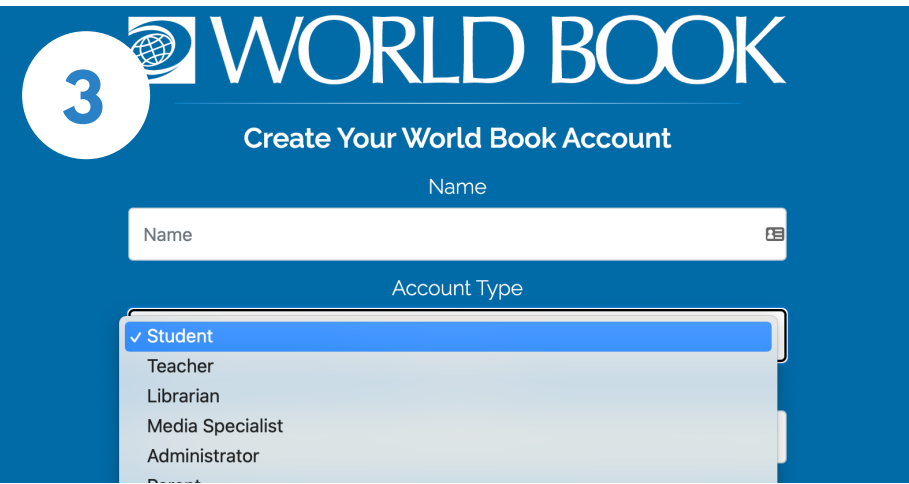

Access World Book Wizard as a student

1

Look for this icon on your school website or computer. Click on it to open Wizard.

If you are not already signed in to your account, you will reach this screen. Log in to your My World Book account to continue.

If you do not have a My World Book Account, click **Create an account**. Make sure to select **Student** as the account type.

Your very first time logging in there will be a guided walk-through to help you learn your way around. Click **Next** to learn more.