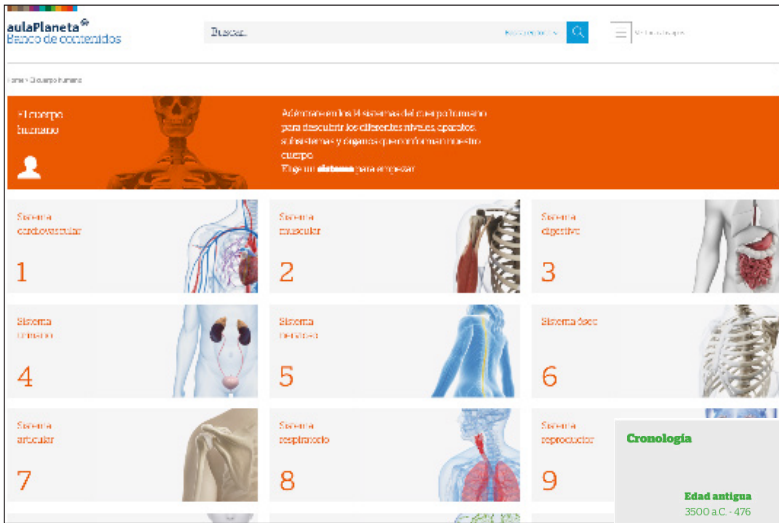

# Banco de Contenidos aulaPlaneta

is the upper-level Spanish language database, intended for high school students through adult learners. The resource is perfect for use alongside both World Book Student and World Book Advanced as an English/Spanish supplementary resource.

## KEY FEATURES:

- Highly visual articles written at an advanced Spanish reading level.
- Cronología, allows users to develop a historical perspective through interactive research.
- The Cuerpo Humano feature allows users to discover definitions and a wealth of multimedia resources centered around the human body.
- The statistics resource, Estadísticas, allows researchers to find world or regional statistics organized by country or variable.
- Intuitive search options allow easy navigation of the more than 170,000 resources: articles, images, videos, and more.